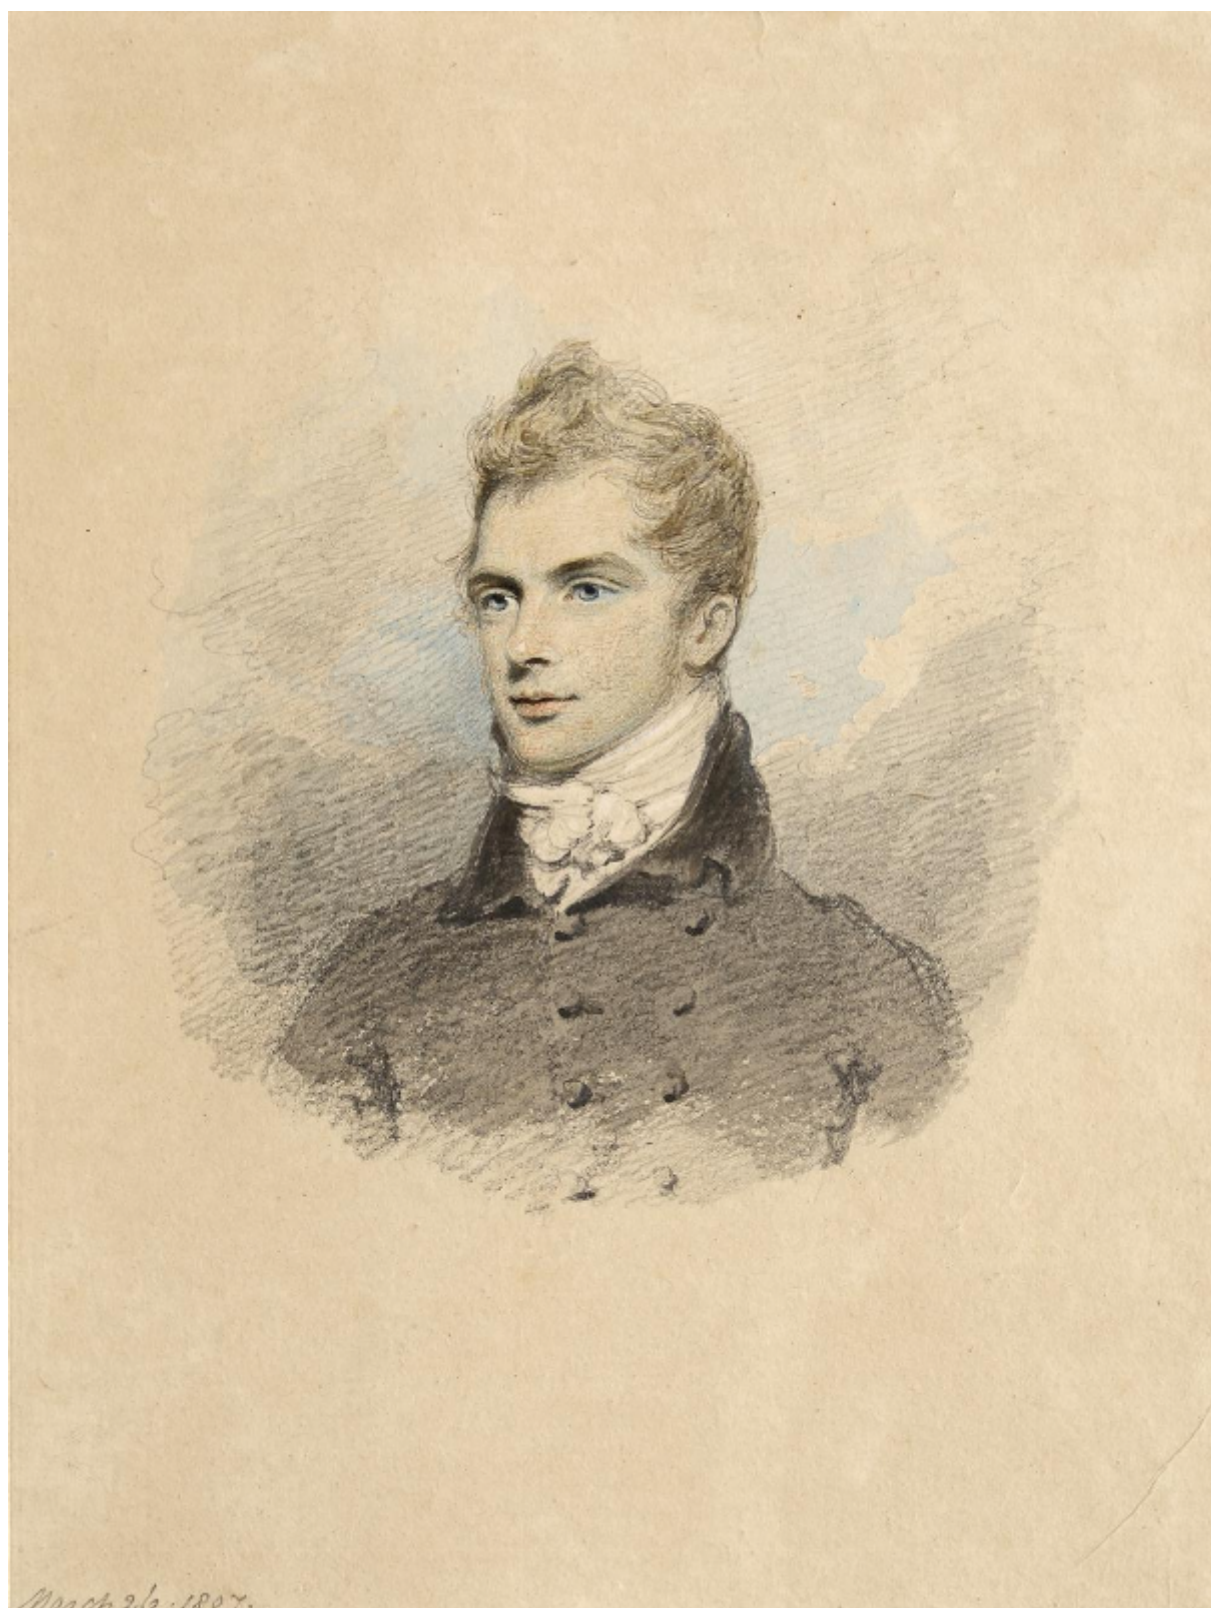

Portrait of Charles Long, 1st Baron Farnborough

Henry Edridge

Sold

REF: 1535

Height: 21.7 cm (8.5")

Width: 16.4 cm (6.5")

Description

Henry Edridge, R.A. (1769-1821)
Portrait of Charles Long, 1st Baron Farnborough

Signed lower left: H.E. Jany 1809.
Watercolour over pencil
21.7 by 16.4 cm., 8 3/4 by 6 1/2 in.

Engraved:
For 'The British Gallery of Contemporary Portraits, Being a Series of Engravings of the Most Eminent Persons Now Living or Lately Deceased in Great Britain and Ireland: From Drawings Accurately Made from Life or from the Most Approved Original Pictures, Accompanied by Short Biographical Notices', 2 vols. published by T. Cadell & Davies, London, 1822