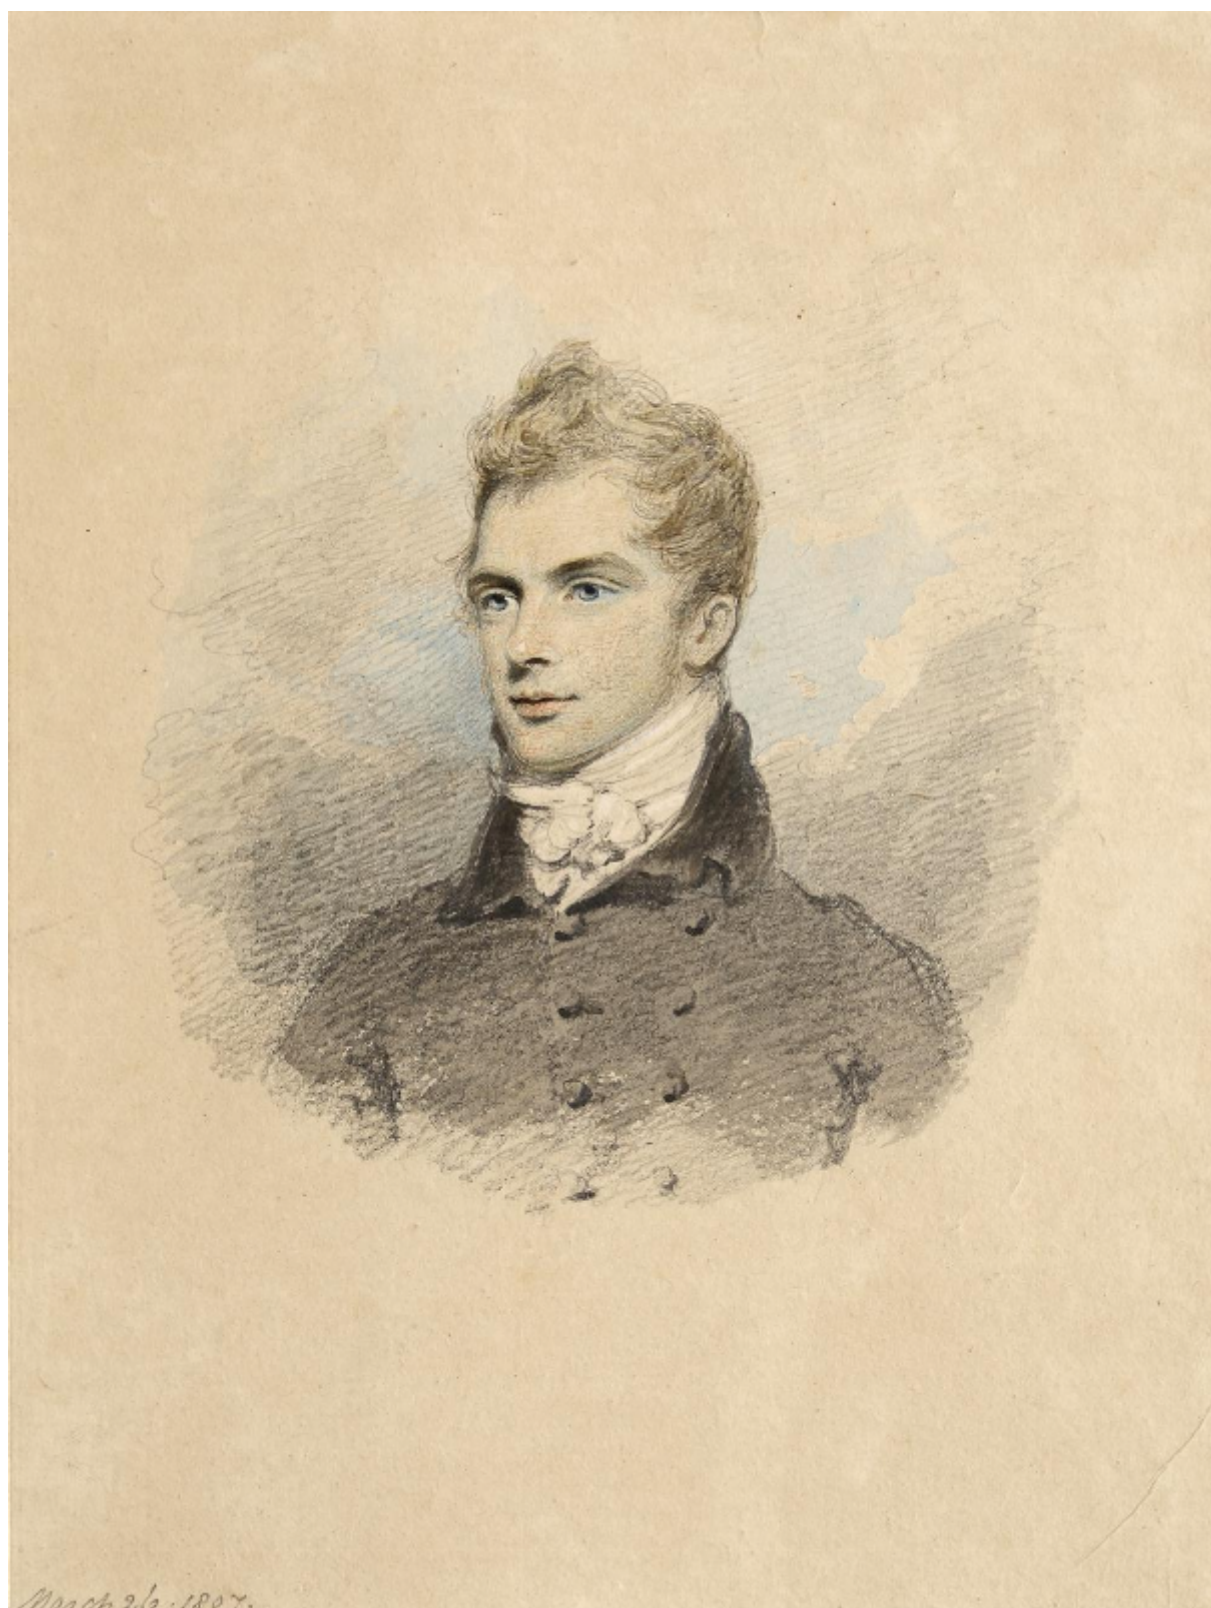

Portrait of Charles Long, 1st Baron Farnborough

Henry Edridge

Sold

REF: 1535

Height: 21.7 cm (8.5")

Width: 16.4 cm (6.5")

## Description

Henry Edridge, R.A. (1769-1821)  
Portrait of Charles Long, 1st Baron Farnborough

Signed lower left: H.E. Jany 1809.  
Watercolour over pencil  
21.7 by 16.4 cm., 8 3/4 by 6 1/2 in.

Engraved:  
For 'The British Gallery of Contemporary Portraits, Being a Series of Engravings of the Most Eminent Persons Now Living or Lately Deceased in Great Britain and Ireland: From Drawings Accurately Made from Life or from the Most Approved Original Pictures, Accompanied by Short Biographical Notices', 2 vols. published by T. Cadell & Davies, London, 1822