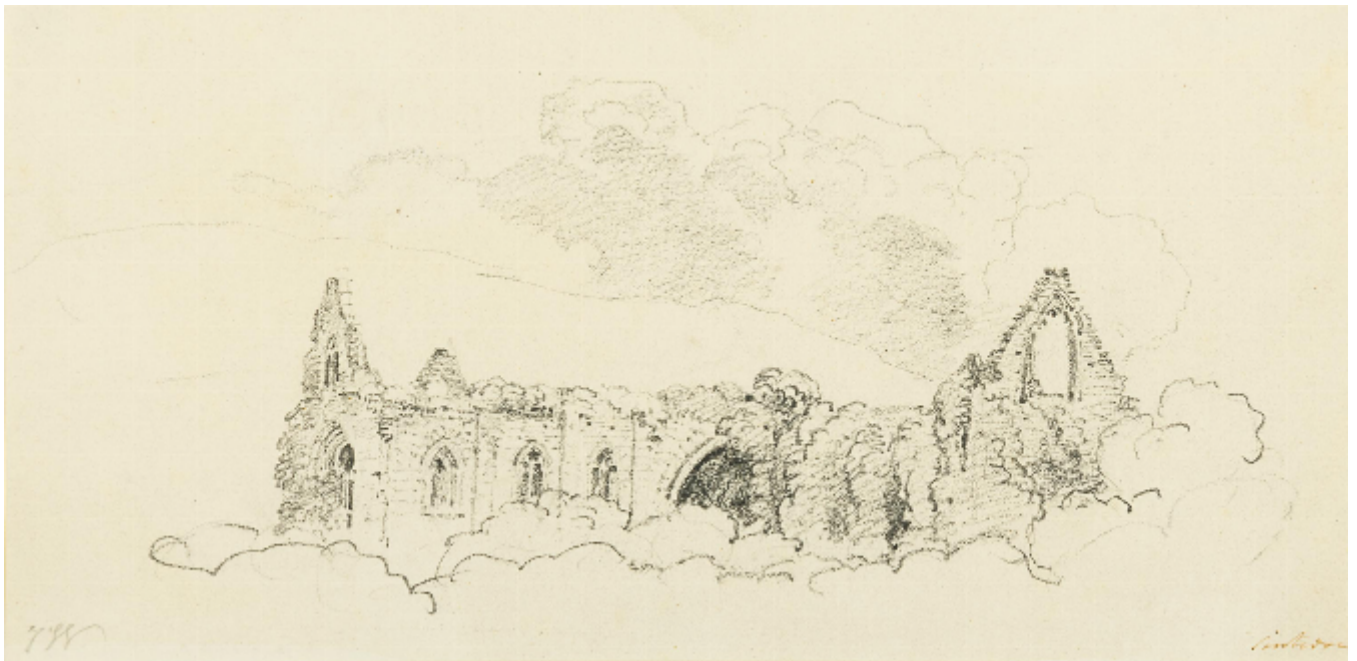

Tintern Abbey from the South, South Wales

James Ward, R.A.

REF: 2321

Description

James Ward, R.A. (1769-1859)
Tintern Abbey from the South, South Wales

Signed with initials lower left and inscribed lower right: Tintern
Pencil
13 by 26.4 cm., 5 by 10 1/4 in.

Provenance:
With Lowell Libson, 2013

Literature:
Lowell Libson Ltd, Breadth & Quality - Oil studies, Watercolours & Drawings, exhibition catalogue, 2013,
p.15, no.6, ill.

Exhibited:
Lowell Libson Ltd, Breadth & Quality - Oil studies, Watercolours & Drawings, exhibition catalogue, 28th
June to 12th July 2013, no.6.