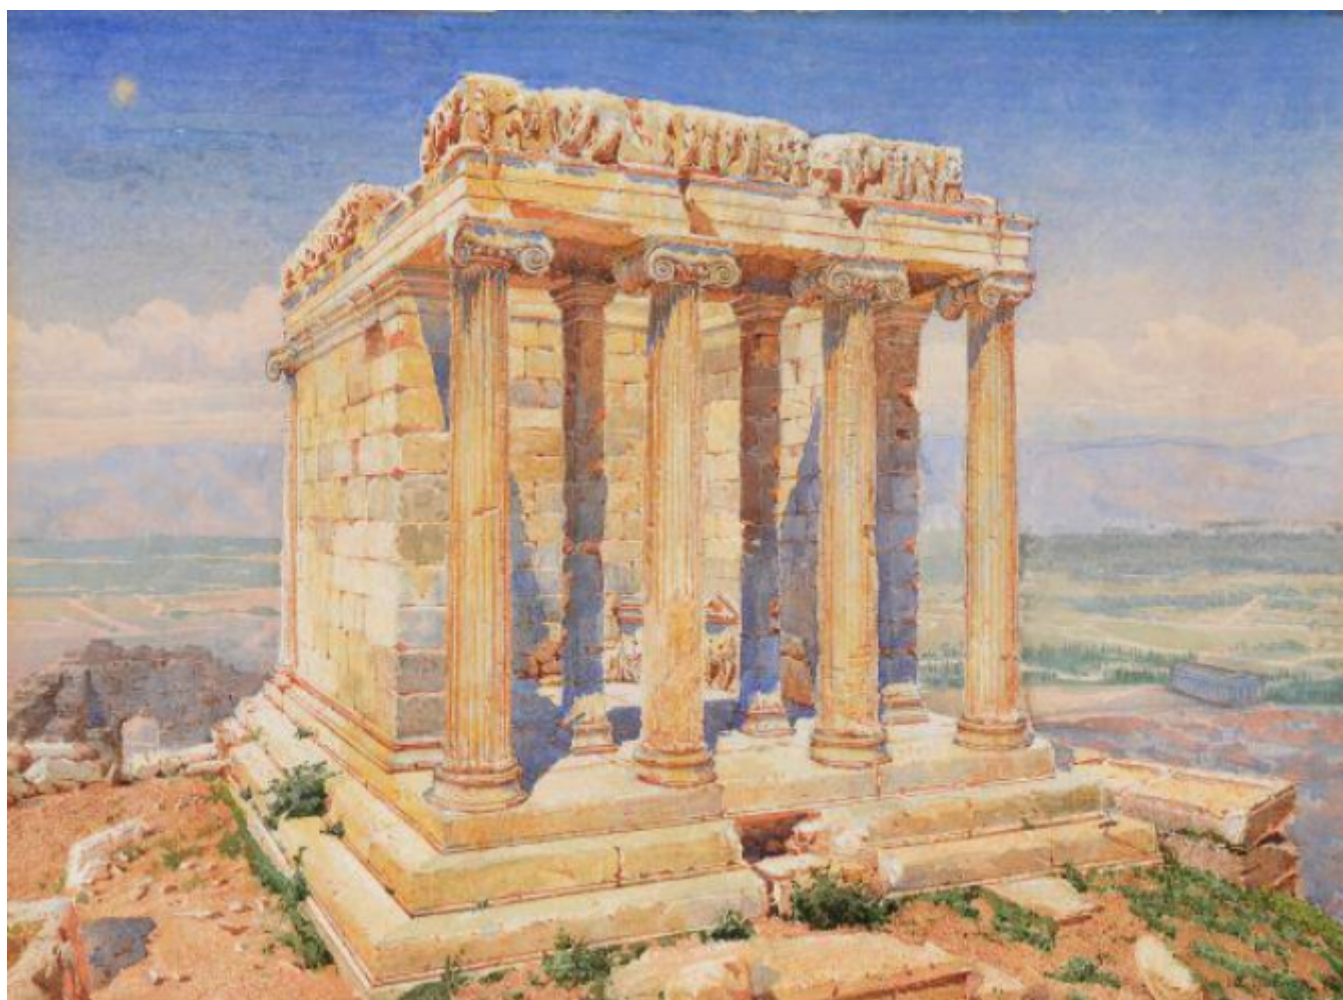

## The Temple of Athena Nike, Acropolis, Athens

Henry Charles Brewer

Sold

REF: 2683

## Description

Henry Charles Brewer 1866-1950  
The Temple of Athena Nike, Acropolis, Athens

Signed lower right: HC BREWER 1886  
Watercolour over pencil  
264 x 359 mm., 10 ¼ x 14 in.

Brewer was born in Wurzburg, Germany into a family of artists. He studied at Westminster School of Art and travelled widely in Europe and North Africa from a young age. The present watercolour dates from an early visit to Greece. He specialised in views of buildings and monuments and his later work has an architectural feel.