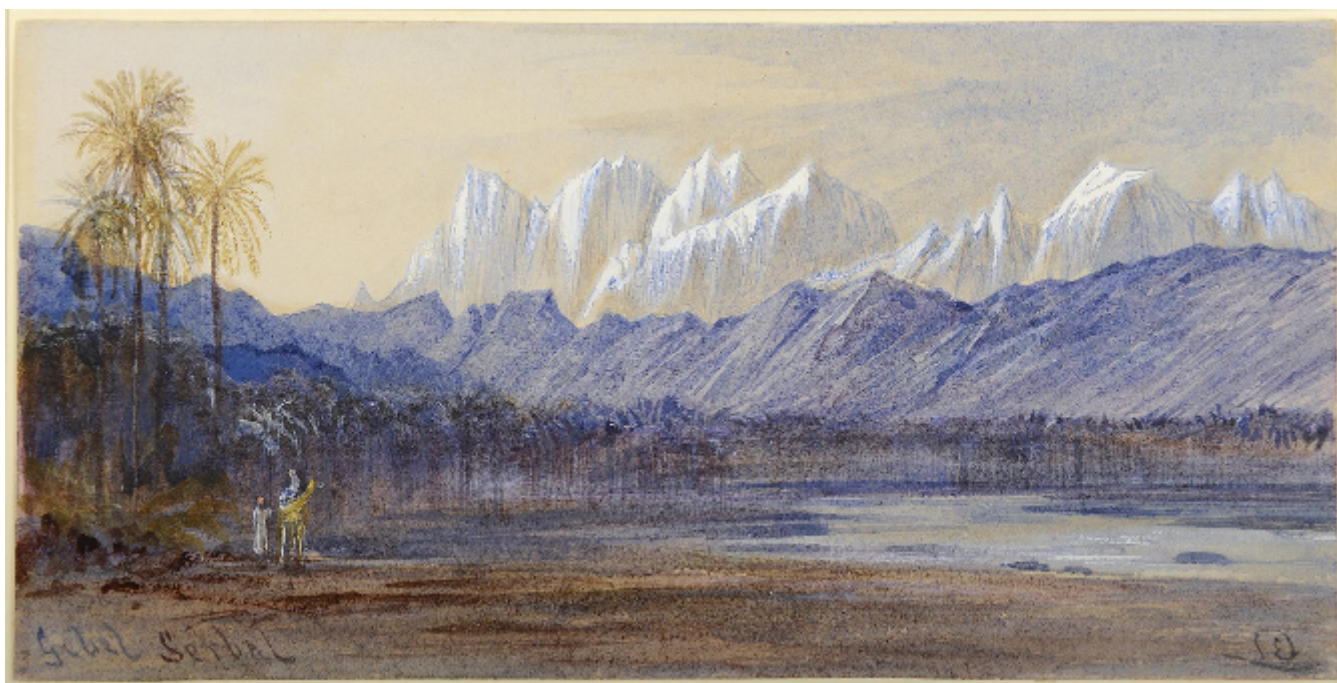

Gebel Serbal
Edward Lear

Sold

REF: 1759

Description

Edward Lear (1812-1888)
Gebel Serbal, Egypt

Signed with monogram lower right and inscribed lower left: Gebel Serbal
Watercolour heightened with bodycolour
10.3 by 20.6 cm., 4 by 8 in.