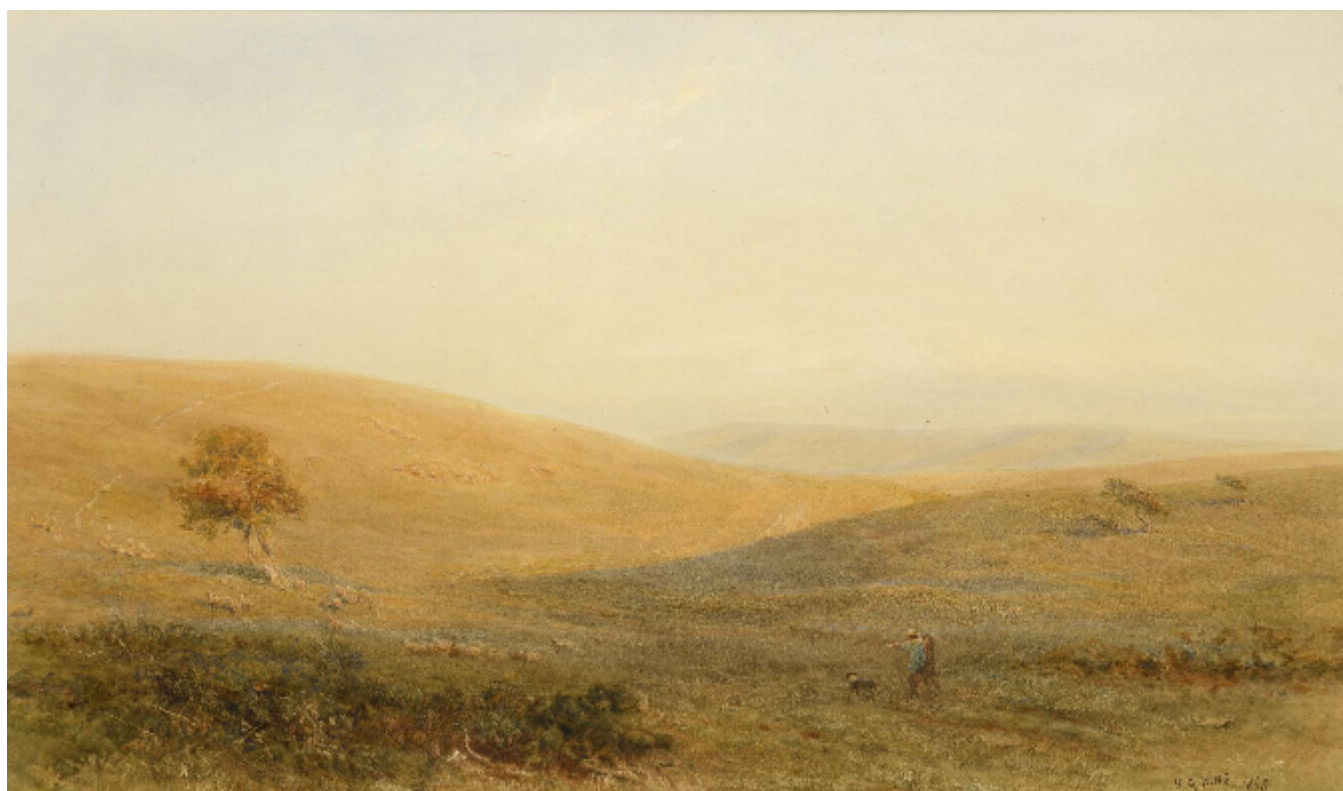

The Vale of Houndean, Sussex  
Henry George Hine

Sold

REF: 1608

Height: 29.8 cm (11.7")

Width: 51.7 cm (20.4")

## Description

Henry George Hine (1811-1895)  
Houndean Valley near Lewes, Sussex

Signed lower right: H.G. HINE 1888 and inscribed on border: Valley of Houndean  
Watercolour over pencil heightened with bodycolour and stopping out  
29.8 by 51.7 cm., 11 3/4 by 20 1/2 in.