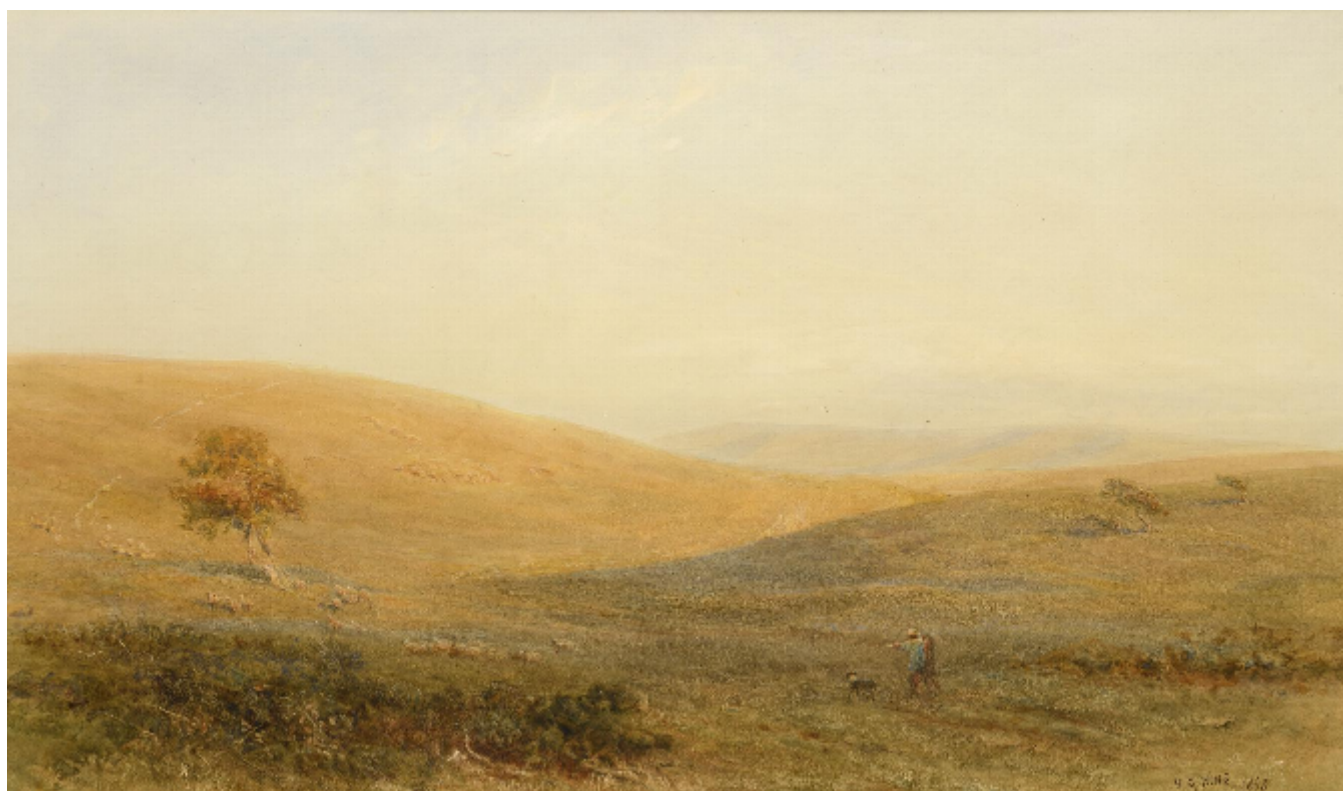

The Vale of Houndean, Sussex

Henry George Hine

Sold

REF: 1608

Height: 29.8 cm (11.7")

Width: 51.7 cm (20.4")

Description

Henry George Hine (1811-1895)
Houndean Valley near Lewes, Sussex

Signed lower right: H.G. HINE 1888 and inscribed on border: Valley of Houndean
Watercolour over pencil heightened with bodycolour and stopping out
29.8 by 51.7 cm., 11 3/4 by 20 1/2 in.