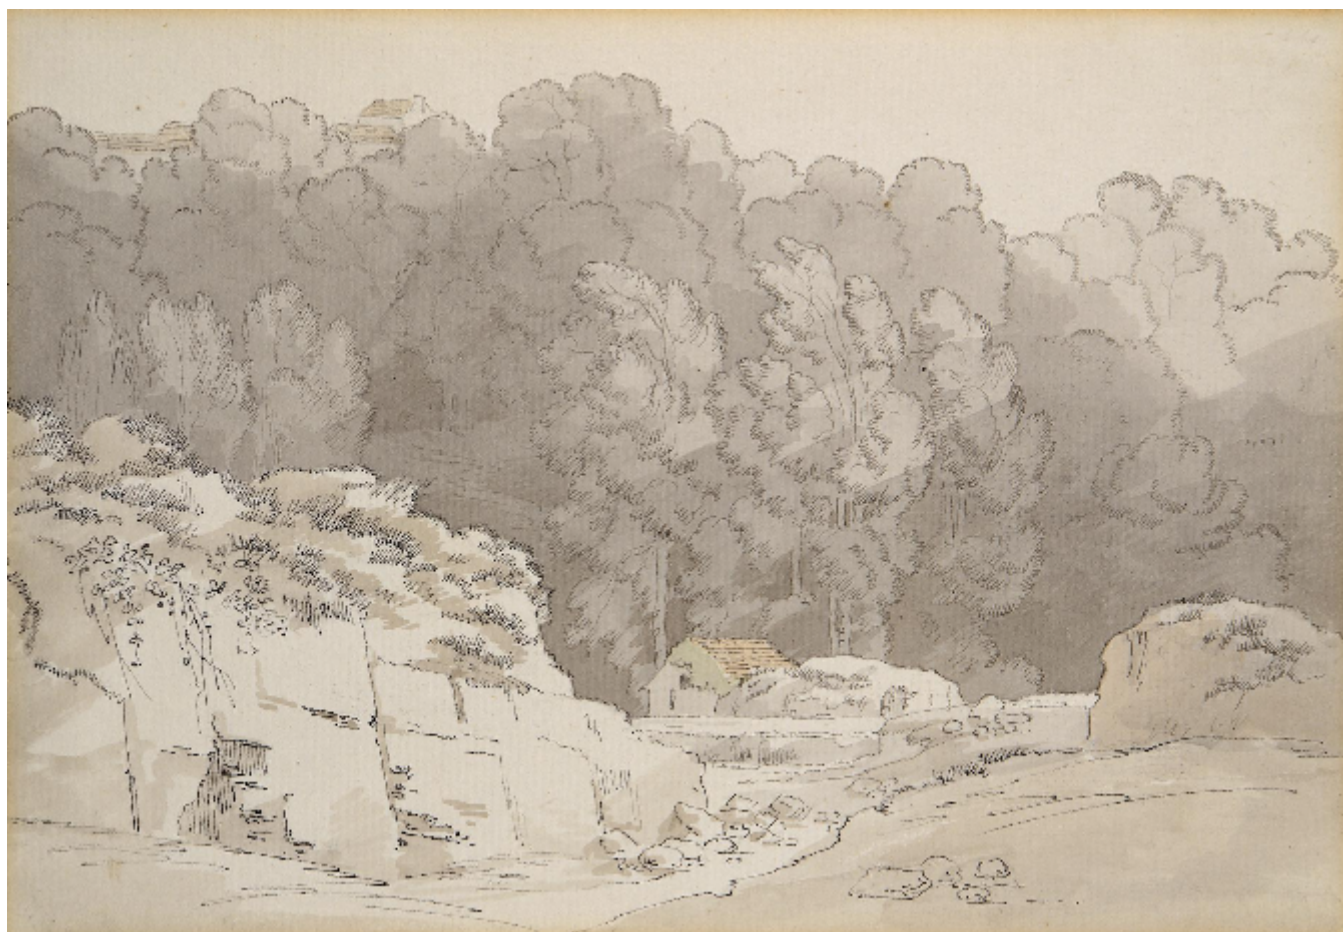

Near Stapleton, Bristol

John White Abbott