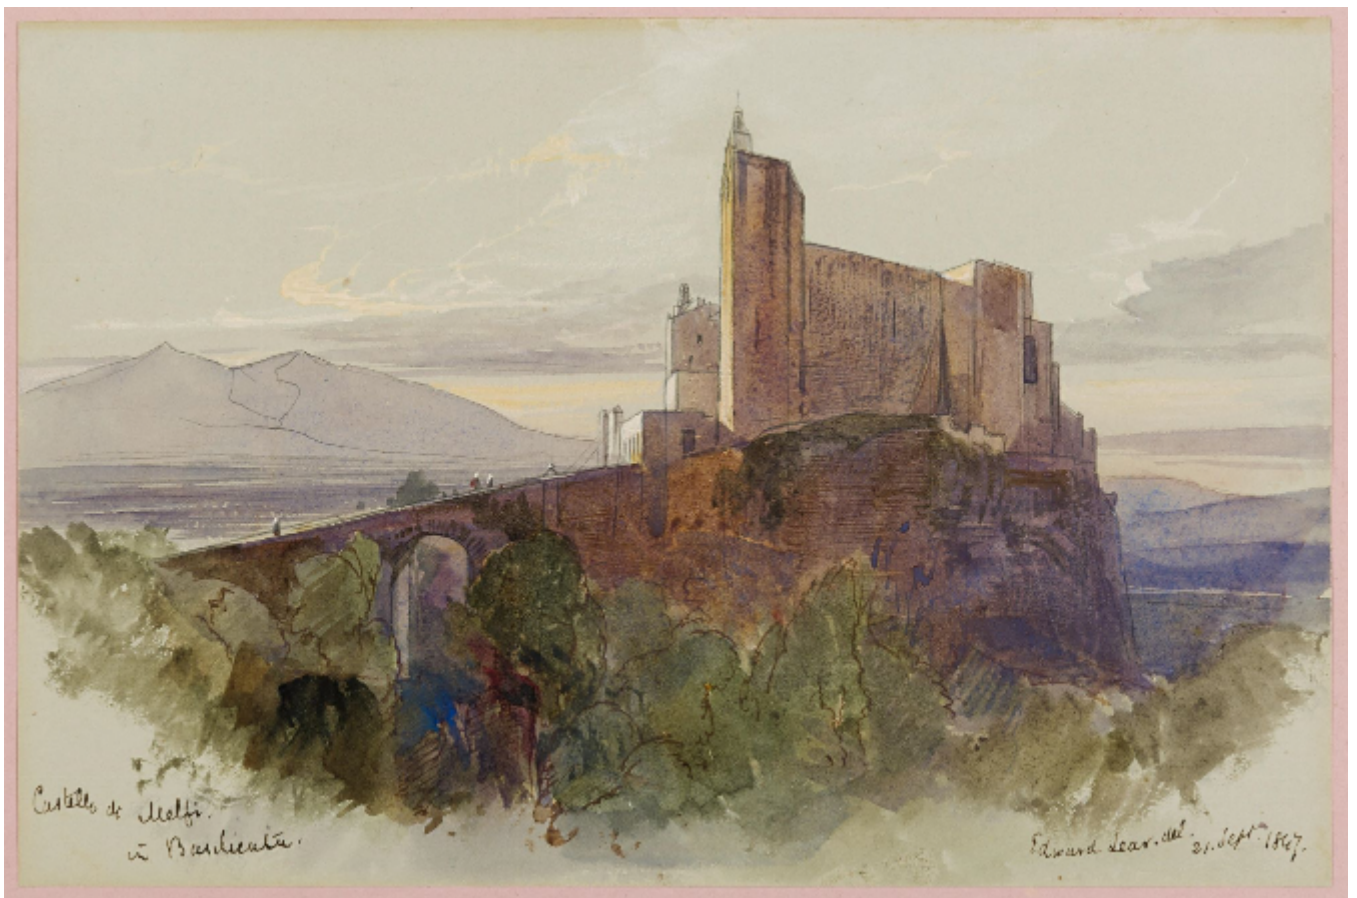

The Castle and Bridge at Melfi, Basilicata, Italy

Edward Lear

Sold

REF: 2132

Description

Edward Lear (1812-1888)

The Castle and Bridge at Melfi, Basilicata, Italy

Signed lower right: Edward Lear. del./21. Sept/1847 and inscribed lower left: Castello di Melfi/in Basilicata.

Pen and grey ink and watercolour over pencil heightened with bodycolour

16.5 by 25 cm., 6 1/2 by 9 3/4 in.