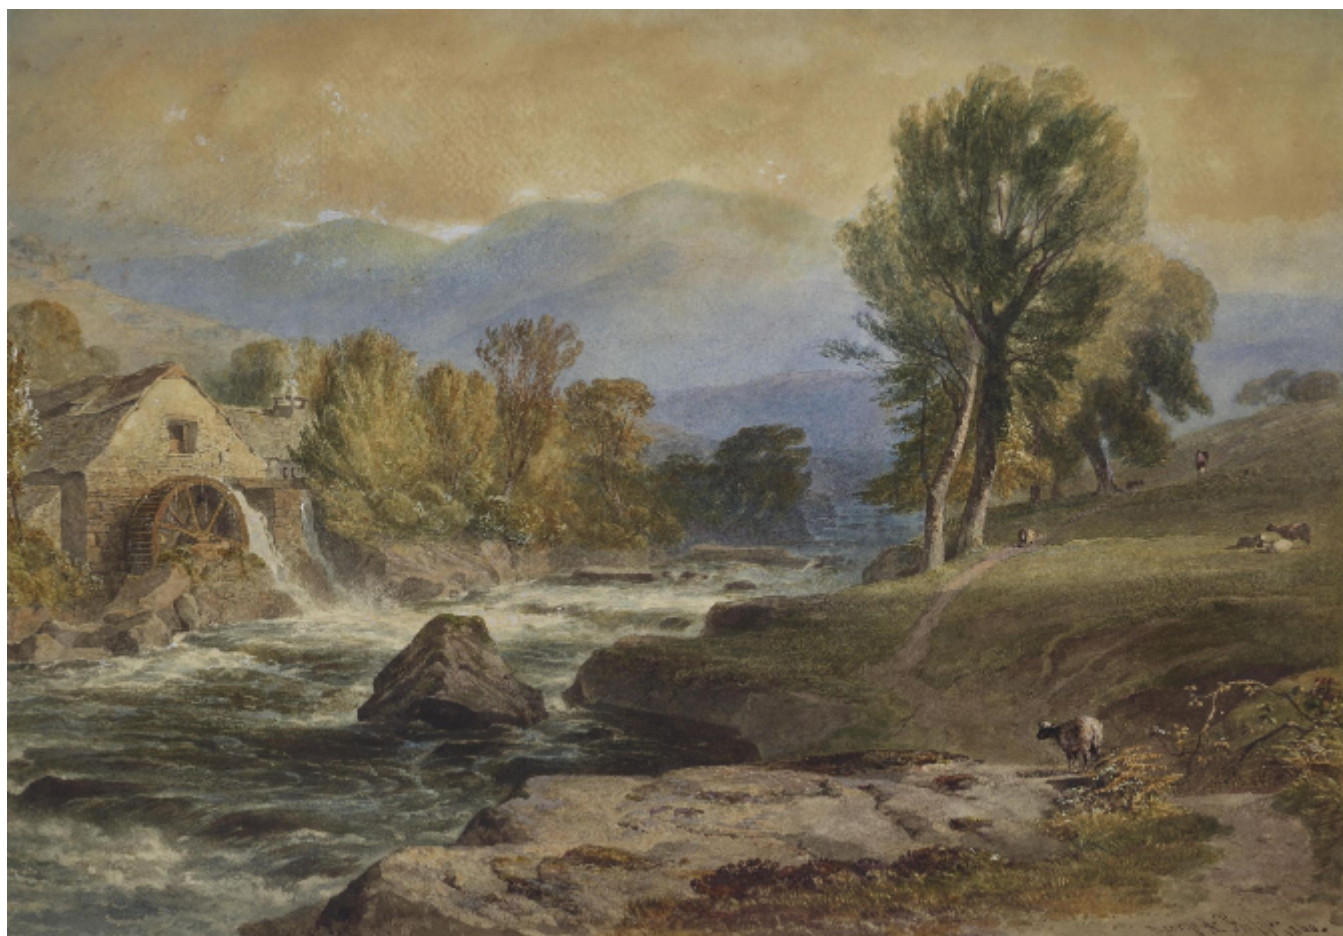

## A Mill on a River in a mountainous Landscape

George Arthur Fripp

REF: 2996

## Description

George Arthur Fripp, R.W.S. (1813-1896)  
A Mill on a River in a mountainous Landscape

Signed lower right: George A. Fripp./1860.  
Watercolour over pencil heightened with bodycolour and scratching out  
34 by 49.2 cm., 13 ¼ by 19 ¼ in.

Provenance:  
With Heather Newman;  
By descent to the present owner

This may be the watercolour exhibited at the Society of Painters in Water-colours in 1861, no.139 as 'In Glen Erochy, Ben Vracky in the distance.'