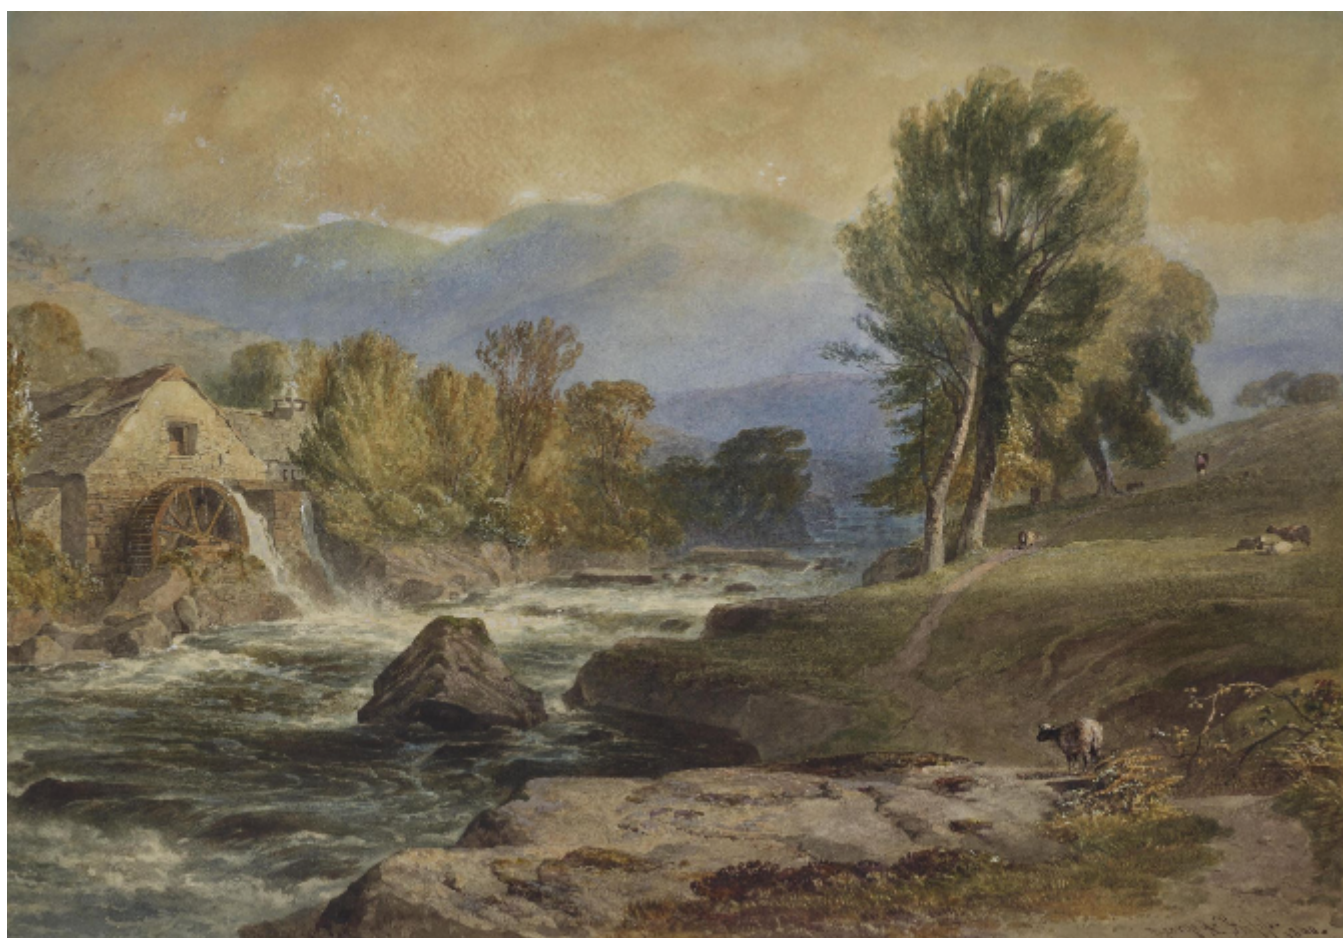

A Mill on a River in a mountainous Landscape

George Arthur Fripp

REF: 2996

Description

George Arthur Fripp, R.W.S. (1813-1896)
A Mill on a River in a mountainous Landscape

Signed lower right: George A. Fripp./1860.
Watercolour over pencil heightened with bodycolour and scratching out
34 by 49.2 cm., 13 ¼ by 19 ¼ in.

Provenance:
With Heather Newman;
By descent to the present owner

This may be the watercolour exhibited at the Society of Painters in Water-colours in 1861, no.139 as 'In Glen Erochy, Ben Vracky in the distance.'