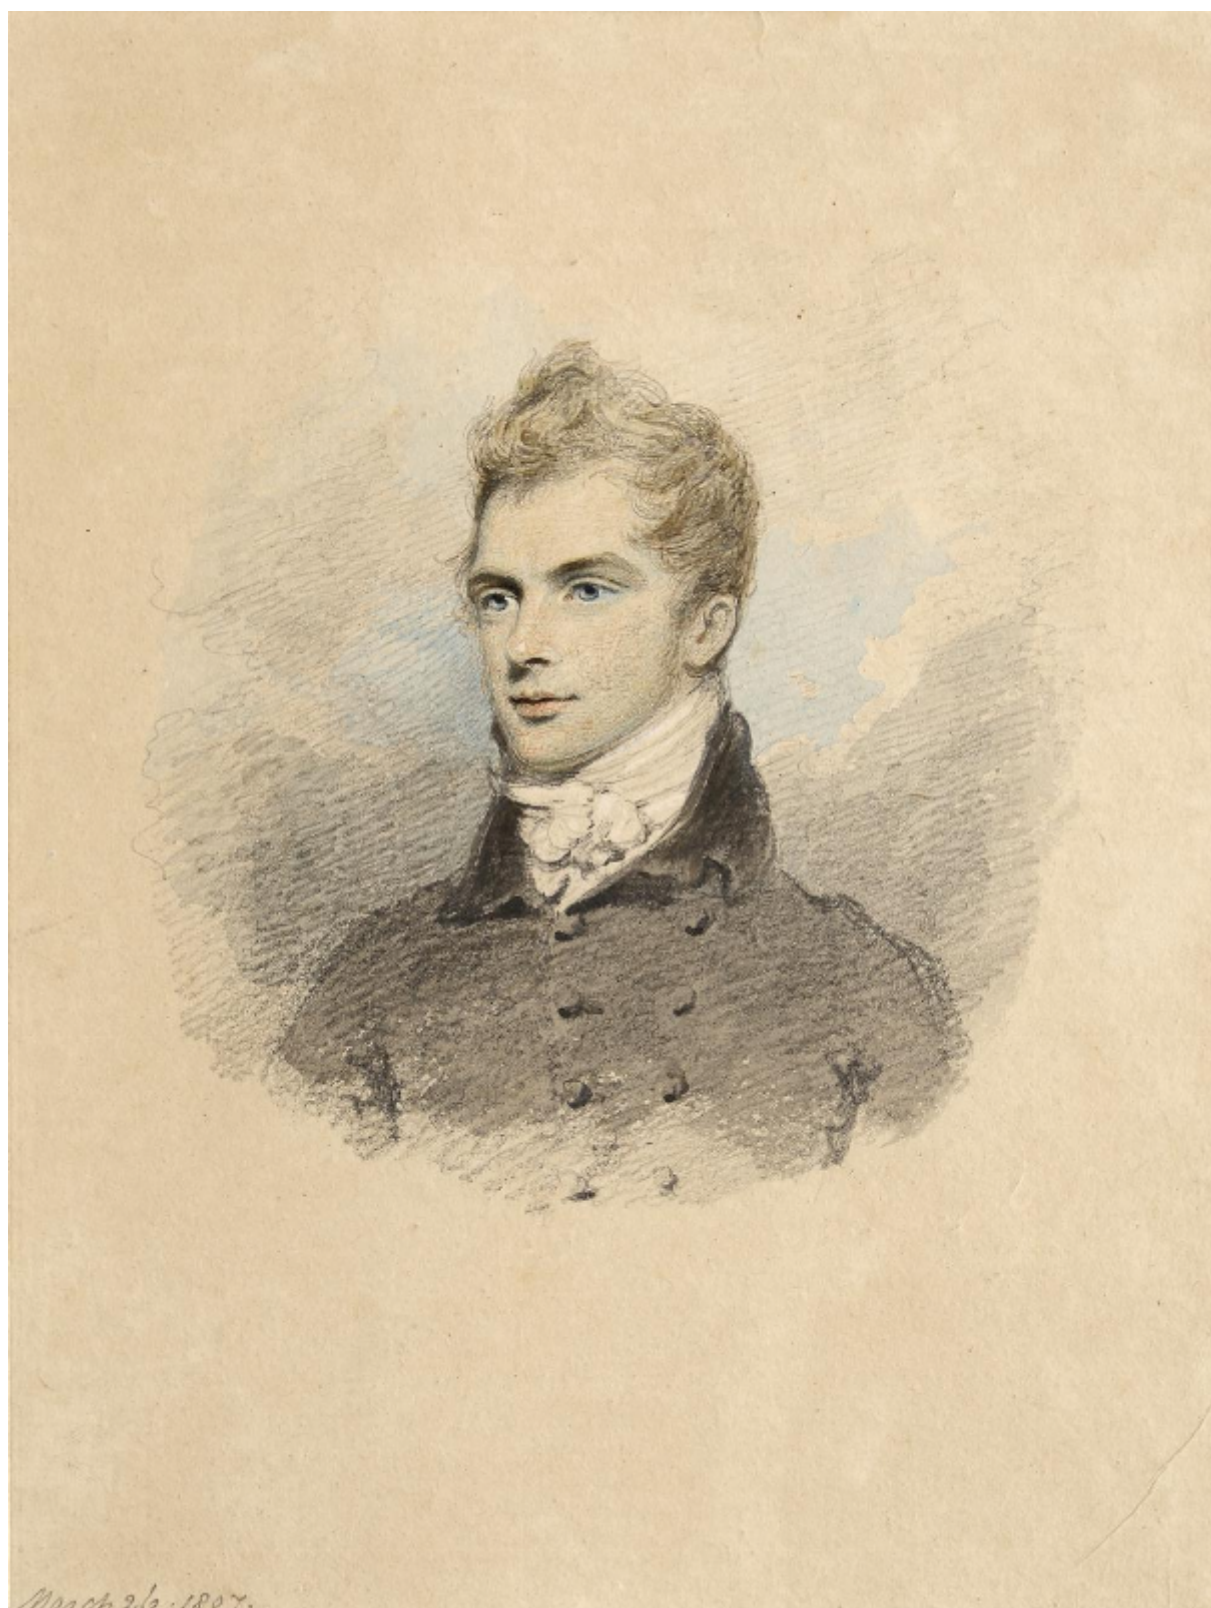

Portrait of Charles Long, 1st Baron Farnborough

Henry Edridge

Sold

REF: 1535

Height: 21.7 cm (8.5")

Width: 16.4 cm (6.5")

Description

Henry Edridge, R.A. (1769-1821)
Portrait of Charles Long, 1st Baron Farnborough

Signed lower left: H.E. Jany 1809.
Watercolour over pencil
21.7 by 16.4 cm., 8 3/4 by 6 1/2 in.

Engraved:

For 'The British Gallery of Contemporary Portraits, Being a Series of Engravings of the Most Eminent Persons Now Living or Lately Deceased in Great Britain and Ireland: From Drawings Accurately Made from Life or from the Most Approved Original Pictures, Accompanied by Short Biographical Notices', 2 vols. published by T. Cadell & Davies, London, 1822