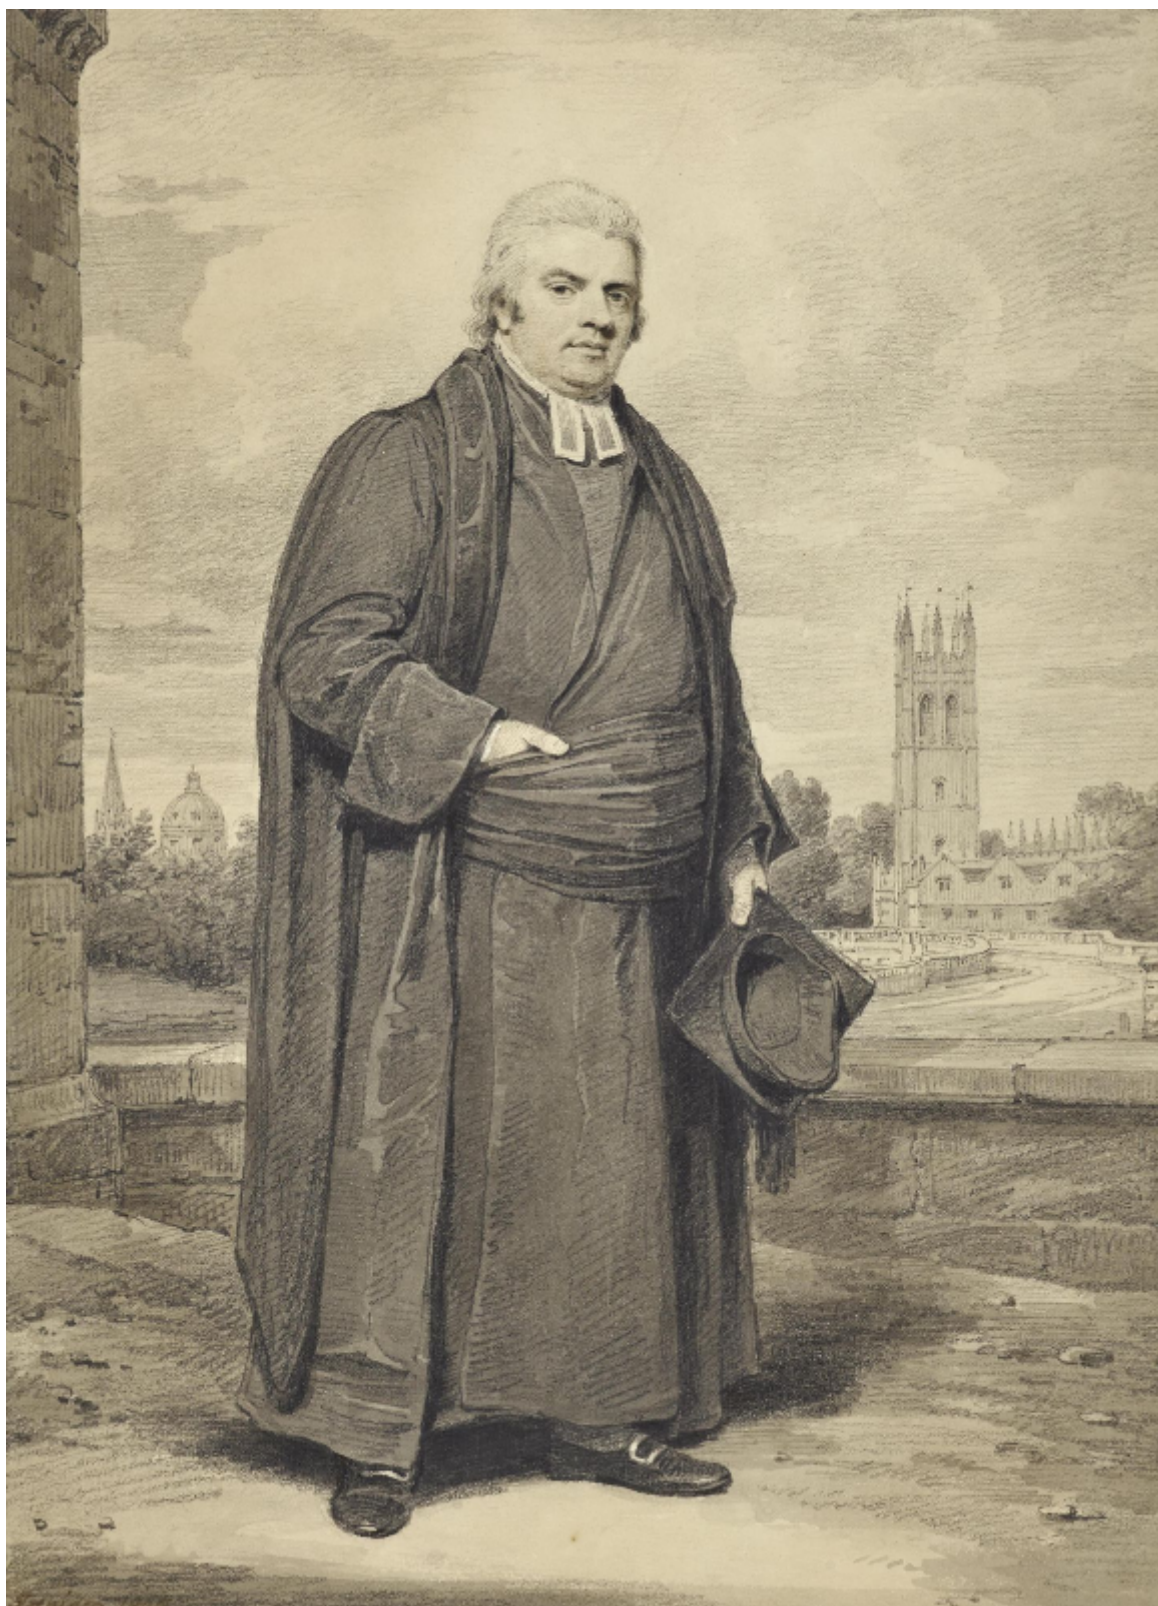

## Portrait of a Fellow of Magdalen College, Oxford

Henry Edridge

REF: 3108

## Description

Henry Edridge, A.R.A. (1769-1821)  
Portrait of a Fellow of Magdalen College, Oxford

Signed and dated 1800 lower left  
Grey wash and pencil  
32.5 by 23.5 cm., 12 ¼ by 9 ¼ in.

Provenance:  
Anonymous sale, Christie's, 29th June 2005, lot 3;  
Private Collection, London