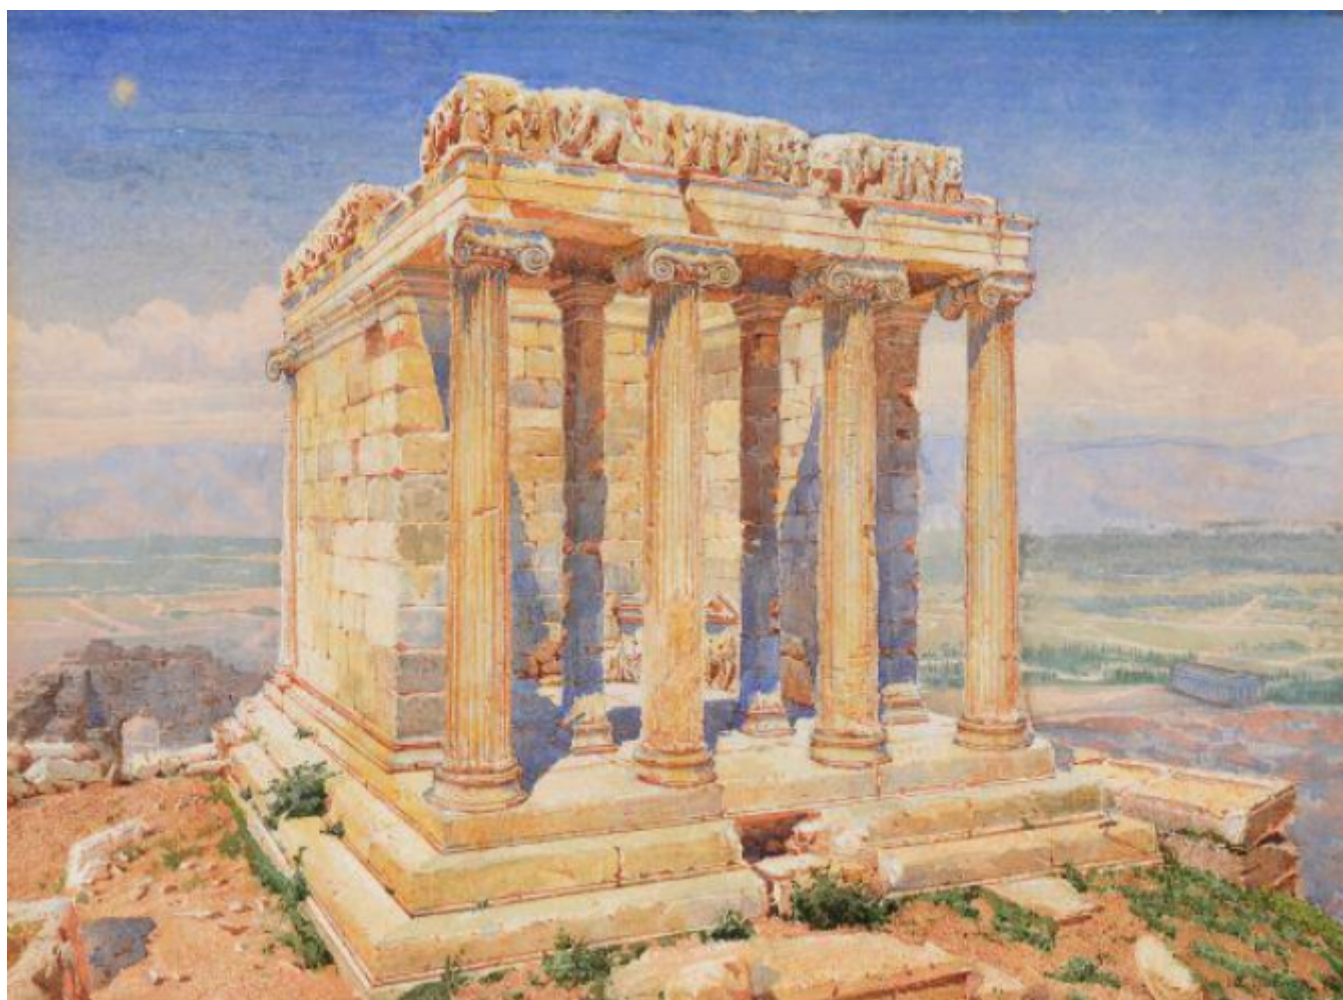

The Temple of Athena Nike, Acropolis, Athens

Henry Charles Brewer

Sold

REF: 2683

Description

Henry Charles Brewer 1866-1950
The Temple of Athena Nike, Acropolis, Athens

Signed lower right: HC BREWER 1886
Watercolour over pencil
264 x 359 mm., 10 ¼ x 14 in.

Brewer was born in Wurzburg, Germany into a family of artists. He studied at Westminster School of Art and travelled widely in Europe and North Africa from a young age. The present watercolour dates from an early visit to Greece. He specialised in views of buildings and monuments and his later work has an architectural feel.