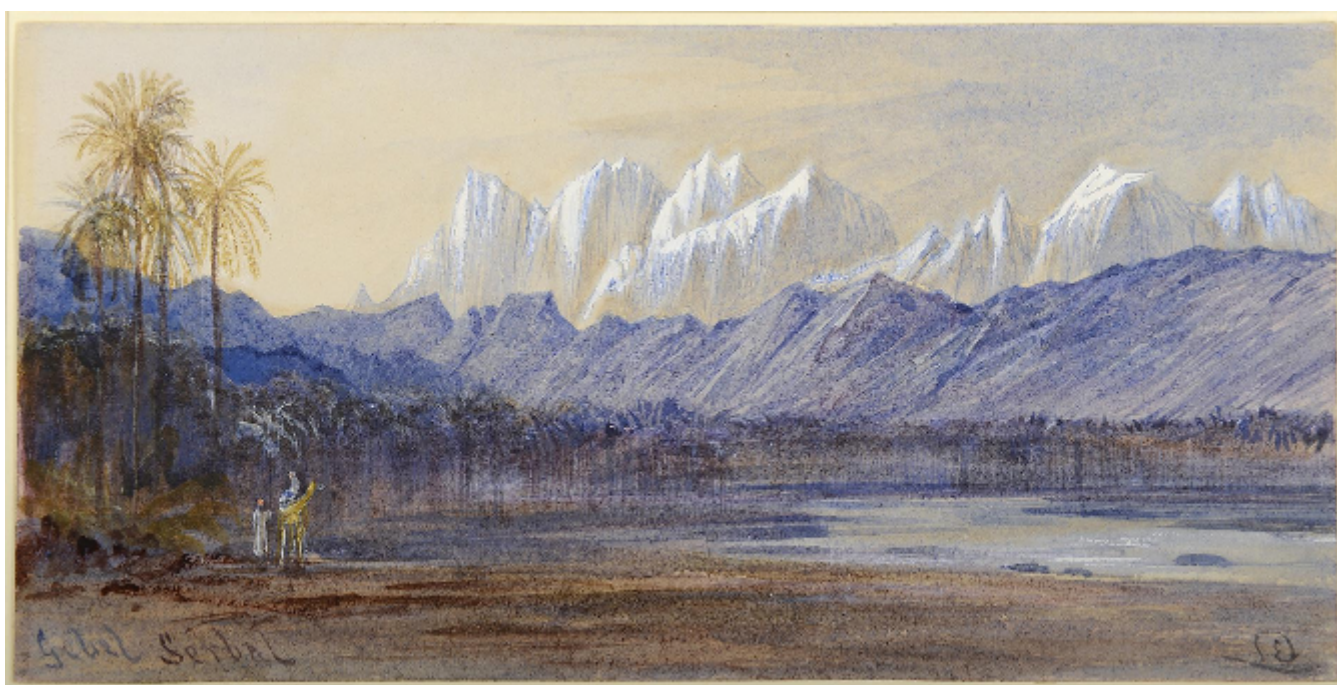

Gebel Serbal
Edward Lear

Sold

REF: 1759

Description

Edward Lear (1812-1888)
Gebel Serbal, Egypt

Signed with monogram lower right and inscribed lower left: Gebel Serbal
Watercolour heightened with bodycolour
10.3 by 20.6 cm., 4 by 8 in.