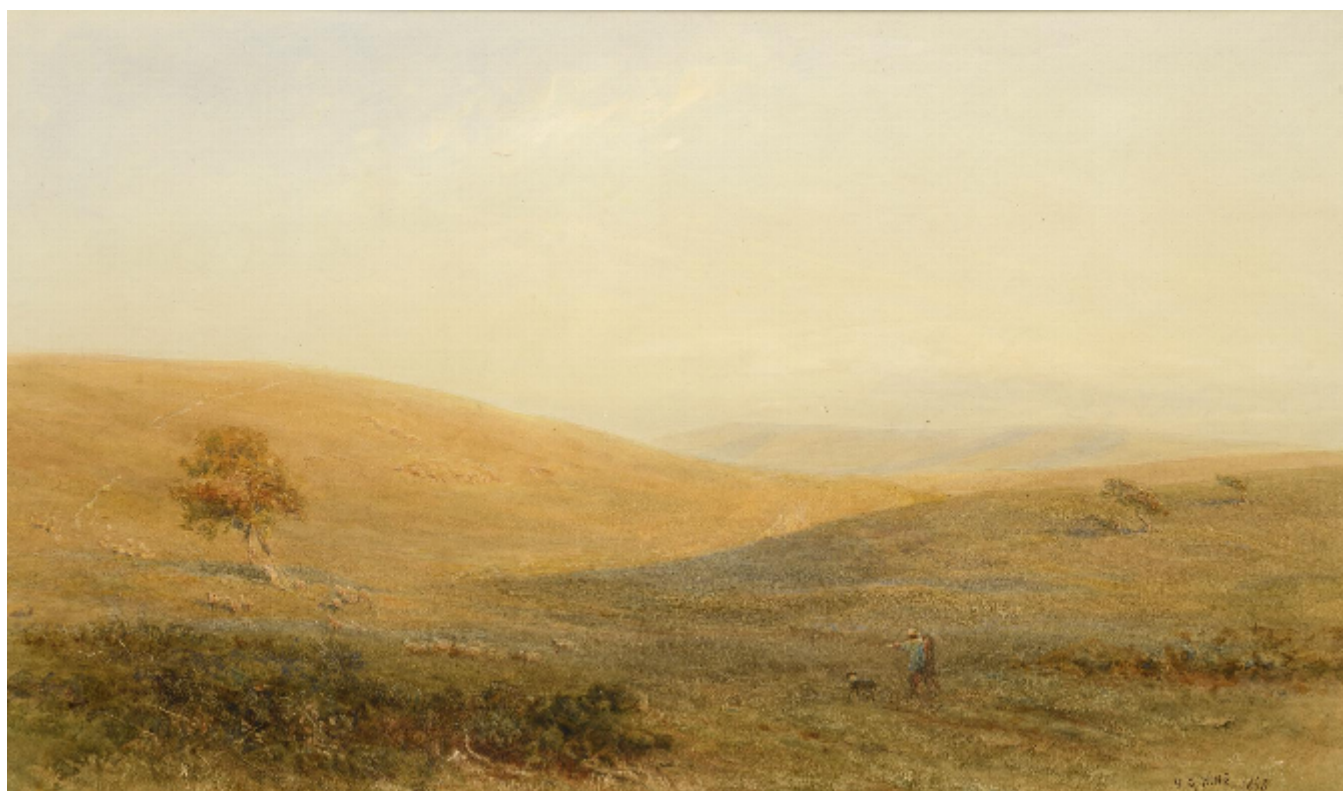

The Vale of Houndean, Sussex
Henry George Hine

Sold

REF: 1608

Height: 29.8 cm (11.7")

Width: 51.7 cm (20.4")

Description

Henry George Hine (1811-1895)
Houndean Valley near Lewes, Sussex

Signed lower right: H.G. HINE 1888 and inscribed on border: Valley of Houndean
Watercolour over pencil heightened with bodycolour and stopping out
29.8 by 51.7 cm., 11 3/4 by 20 1/2 in.