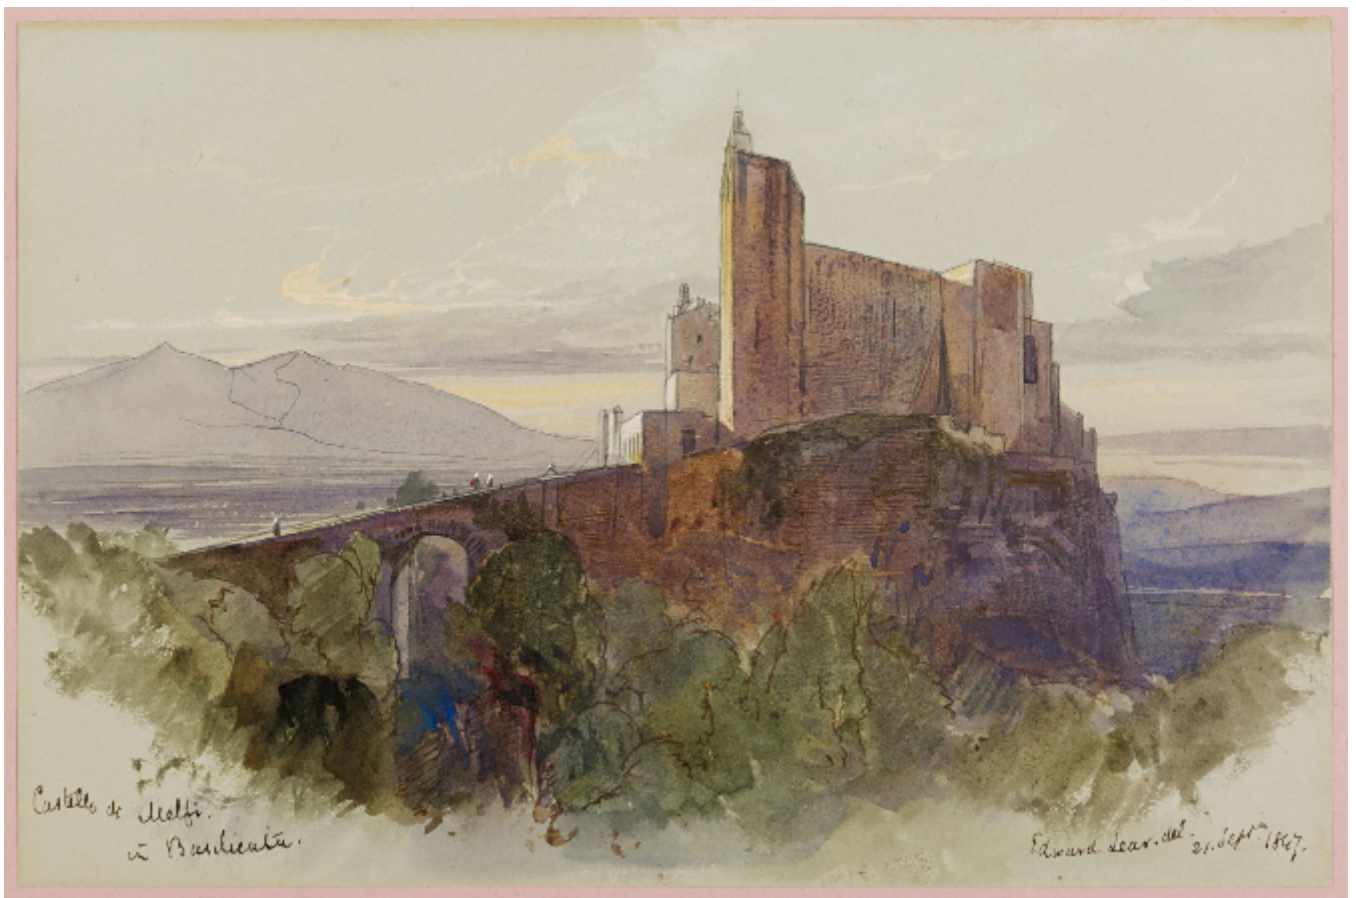

The Castle and Bridge at Melfi, Basilicata, Italy

Edward Lear

Sold

REF: 2132

## Description

Edward Lear (1812-1888)

The Castle and Bridge at Melfi, Basilicata, Italy

Signed lower right: Edward Lear. del./21. Sept/1847 and inscribed lower left: Castello di Melfi/in Basilicata.

Pen and grey ink and watercolour over pencil heightened with bodycolour