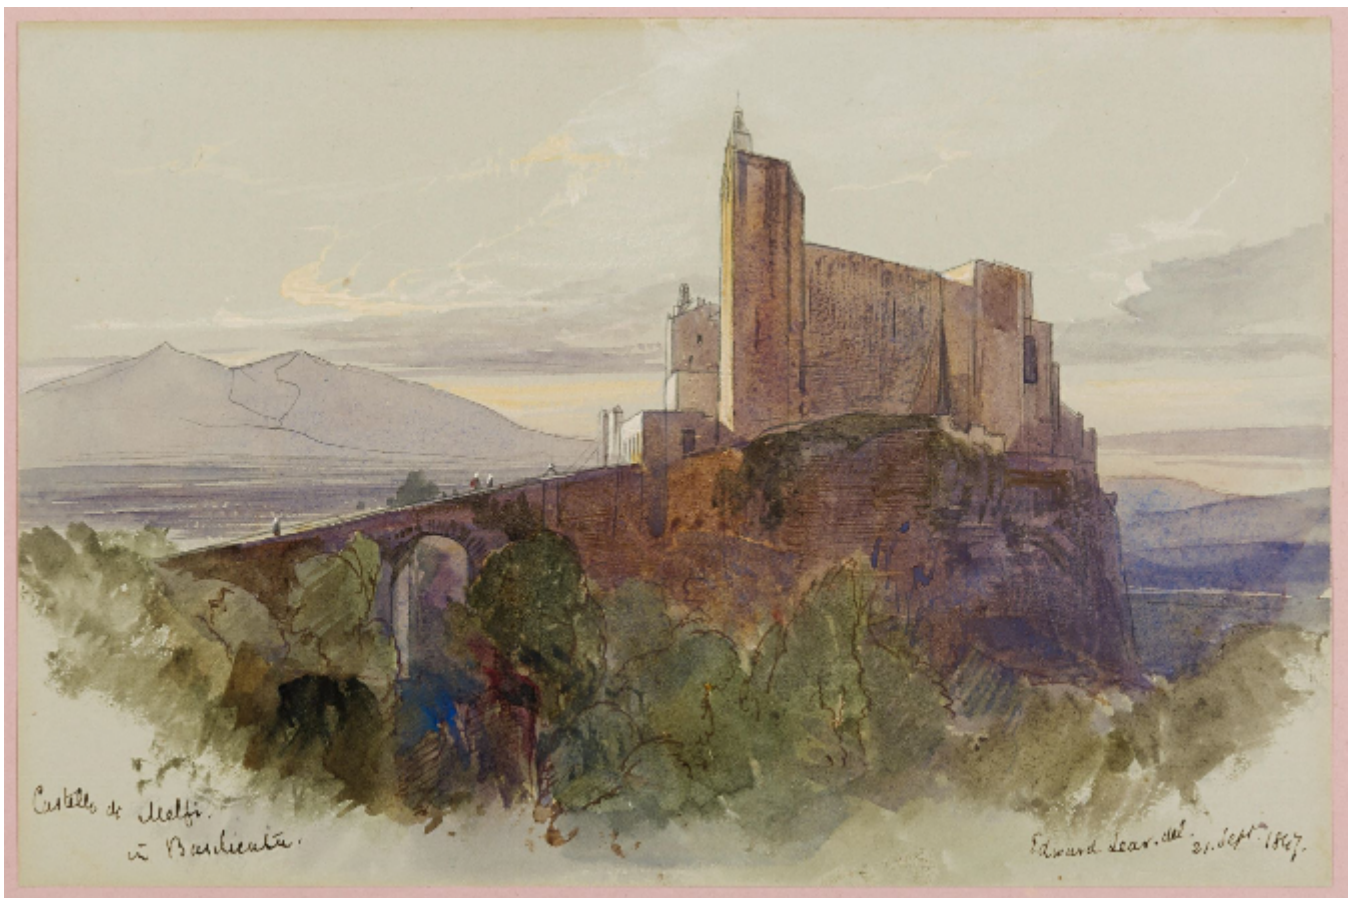

The Castle and Bridge at Melfi, Basilicata, Italy

Edward Lear

Sold

REF: 2132

Description

Edward Lear (1812-1888)

The Castle and Bridge at Melfi, Basilicata, Italy

Signed lower right: Edward Lear. del./21. Sept/1847 and inscribed lower left: Castello di Melfi/in Basilicata.

Pen and grey ink and watercolour over pencil heightened with bodycolour

16.5 by 25 cm., 6 1/2 by 9 3/4 in.