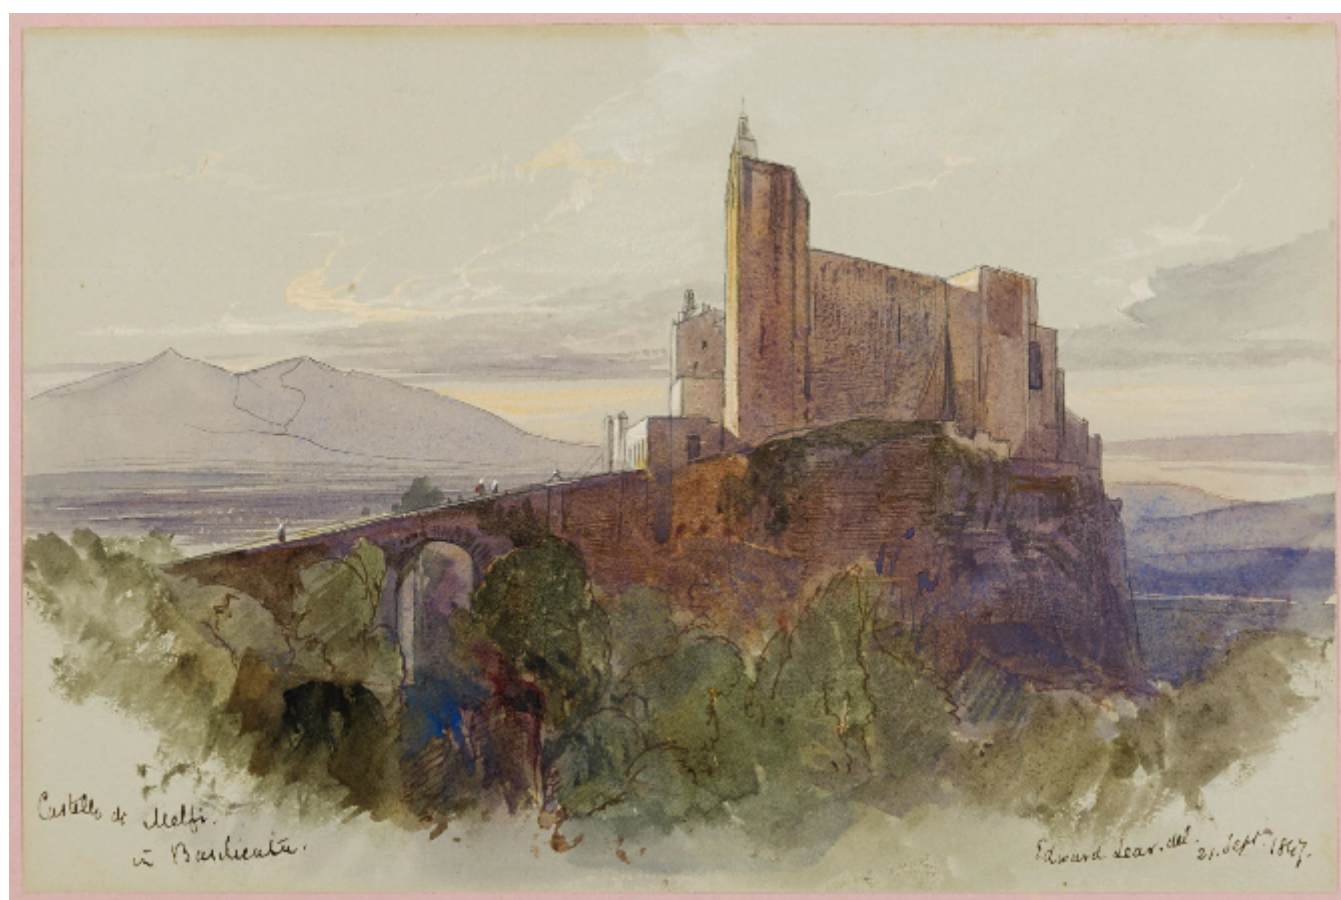

The Castle and Bridge at Melfi, Basilicata, Italy

Edward Lear

Sold

REF: 2132

Description

Edward Lear (1812-1888)

The Castle and Bridge at Melfi, Basilicata, Italy

Signed lower right: Edward Lear. del./21. Sept/1847 and inscribed lower left: Castello di Melfi/in Basilicata.

Pen and grey ink and watercolour over pencil heightened with bodycolour

16.5 by 25 cm., 6 1/2 by 9 3/4 in.