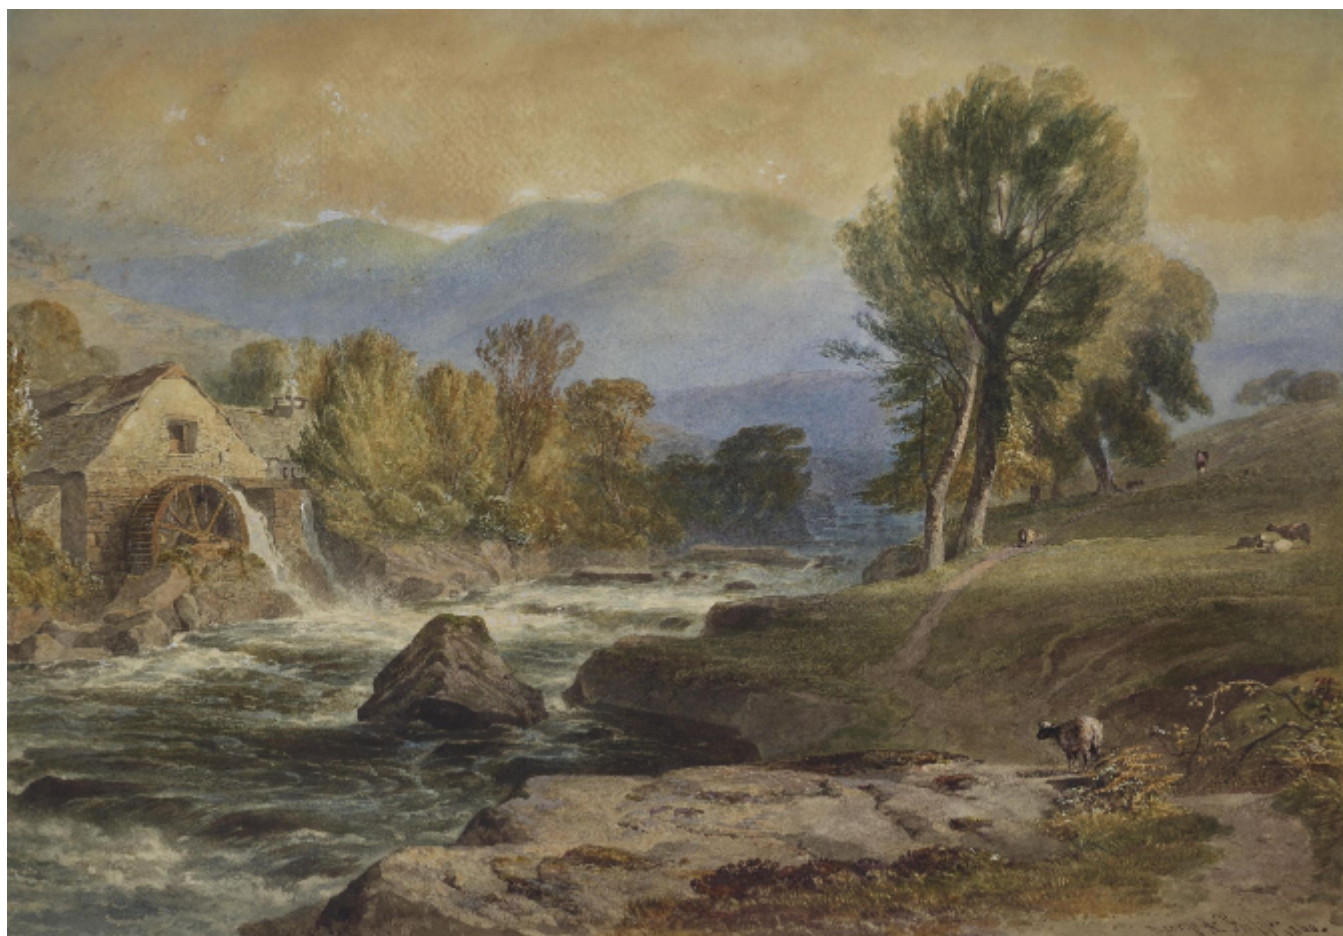

A Mill on a River in a mountainous Landscape

George Arthur Fripp

REF: 2996

Description

George Arthur Fripp, R.W.S. (1813-1896)
A Mill on a River in a mountainous Landscape

Signed lower right: George A. Fripp./1860.
Watercolour over pencil heightened with bodycolour and scratching out
34 by 49.2 cm., 13 ¼ by 19 ¼ in.

Provenance:
With Heather Newman;
By descent to the present owner

This may be the watercolour exhibited at the Society of Painters in Water-colours in 1861, no.139 as 'In Glen Erochy, Ben Vracky in the distance.'